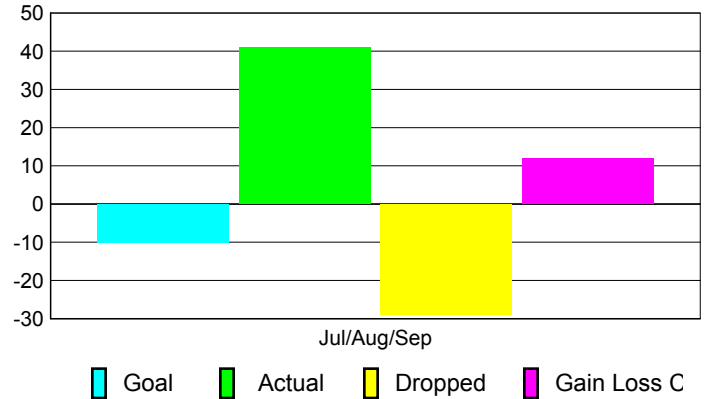

Club Results 2010-2011

Goal, New, Dropped, Gain/Loss

MEMBERSHIP

Membership Results
2010-2011

Membership
2009-2010

Month	Net Memb Goal	Actual New Memb	Actual Dropped Memb	Gain/Loss of Memb	Gain/Loss of Memb
Jul/Aug/Sep	-10	41	-29	12	6
Totals	-10	41	-29	12	6

Membership Results 2010-2011

Goal, New, Dropped, Gain/Loss

Comparison of Club Gain/Loss

Current Year Compared to the Previous Year

Comparison of Membership Gain/Loss

Current Year Compared to the Previous Year